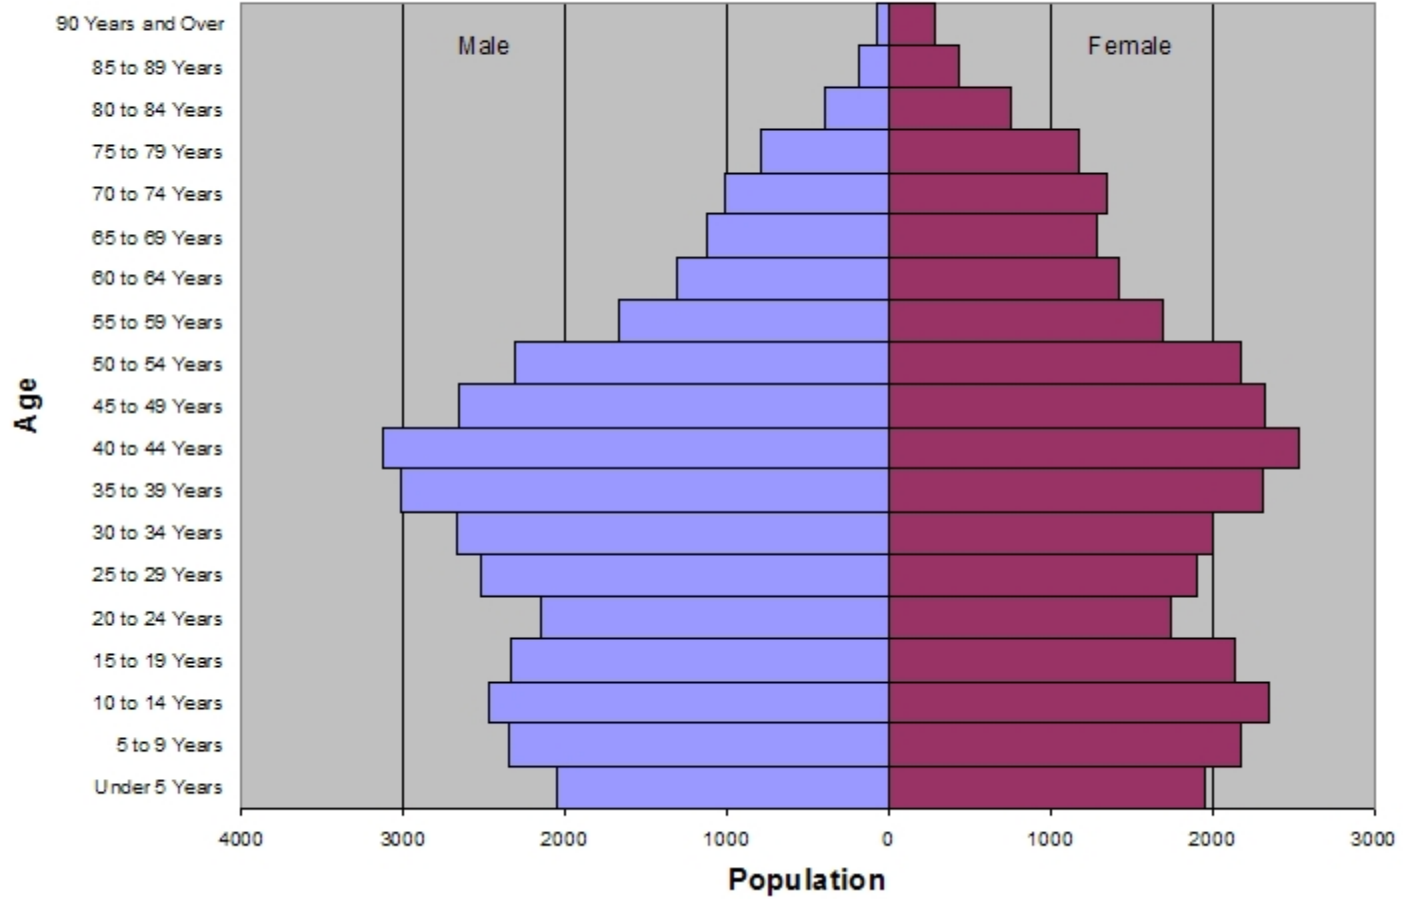

APPENDIX D

Age Cohorts

2000 Marion County Population by Age Cohort

2005 Marion County Population by Age Cohort

2010 Marion County Population by Age Cohort

2015 Marion County Population by Age Cohort

2020 Marion County Population by Age Cohort

2025 Marion County Population by Age Cohort

2030 Marion County Population by Age Cohort