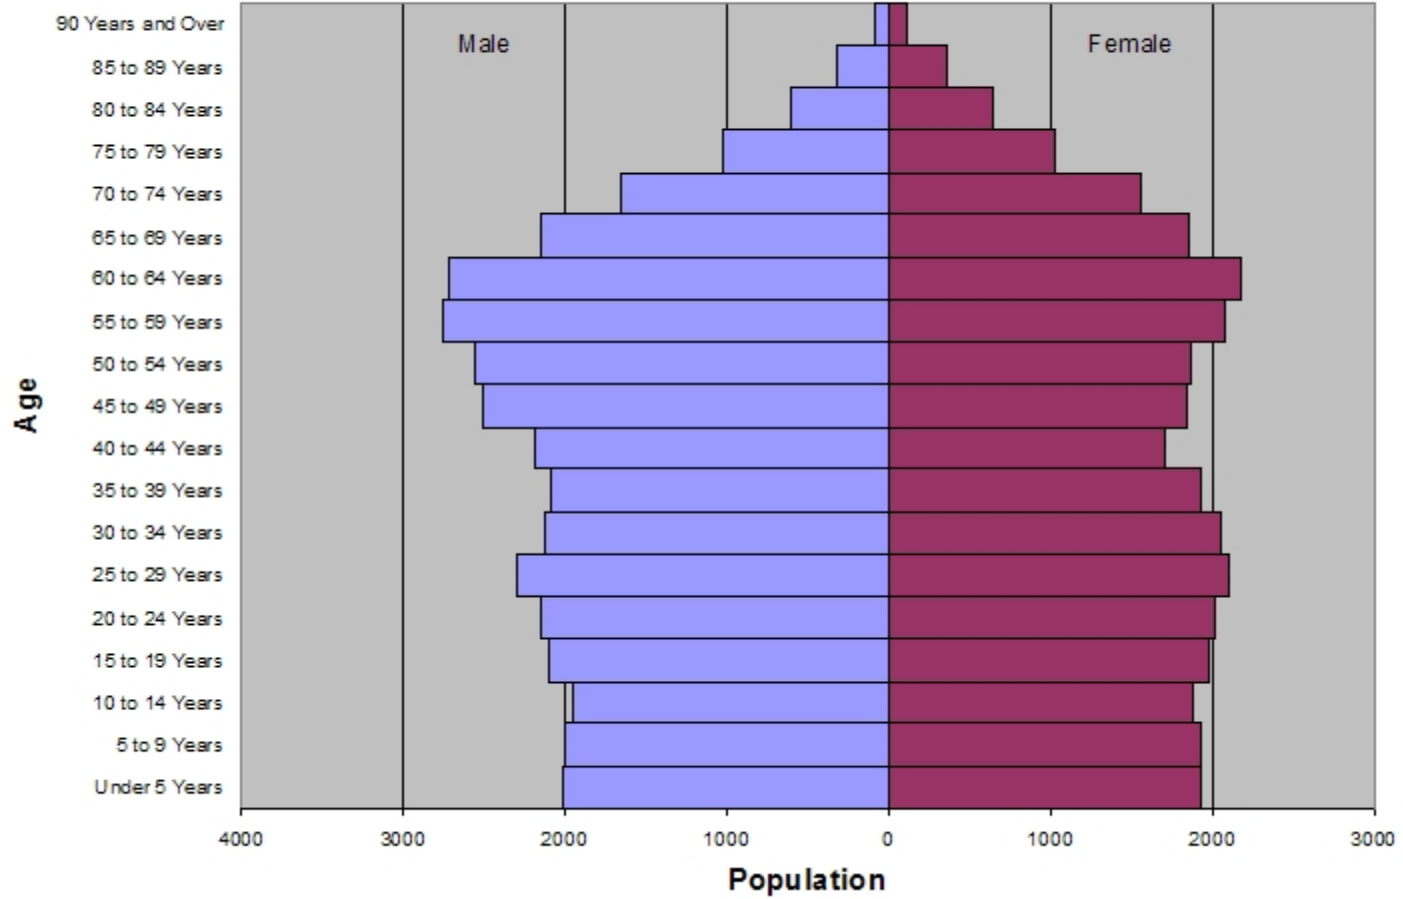

APPENDIX D

Age Cohorts

2000 Marion County Population by Age Cohort

2005 Marion County Population by Age Cohort

2010 Marion County Population by Age Cohort

2015 Marion County Population by Age Cohort

2020 Marion County Population by Age Cohort

2025 Marion County Population by Age Cohort

2030 Marion County Population by Age Cohort