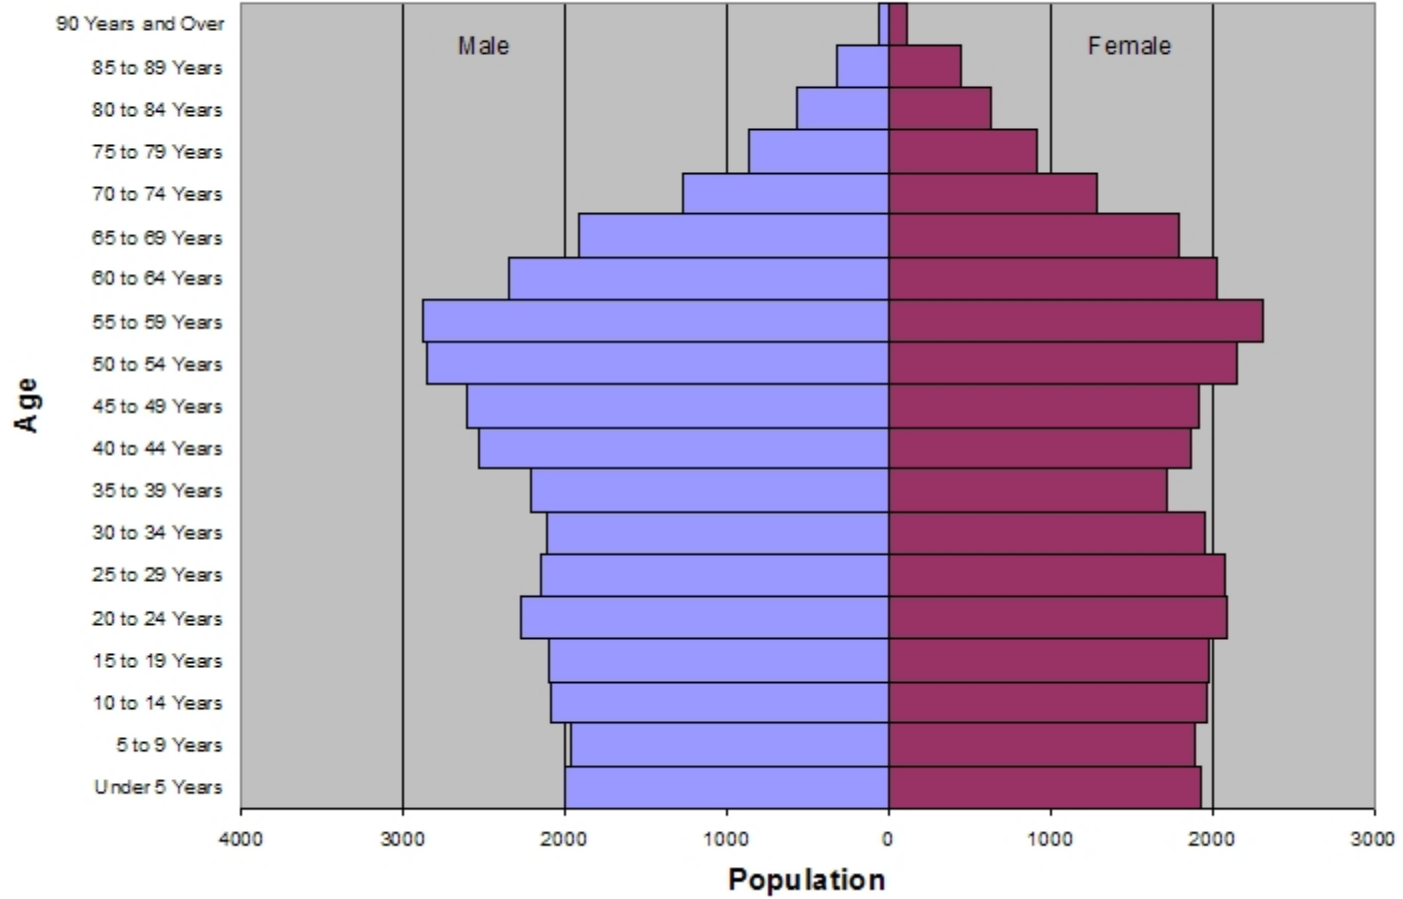

APPENDIX D

Age Cohorts

2000 Marion County Population by Age Cohort

2005 Marion County Population by Age Cohort

2010 Marion County Population by Age Cohort

2015 Marion County Population by Age Cohort

2020 Marion County Population by Age Cohort

2025 Marion County Population by Age Cohort

2030 Marion County Population by Age Cohort