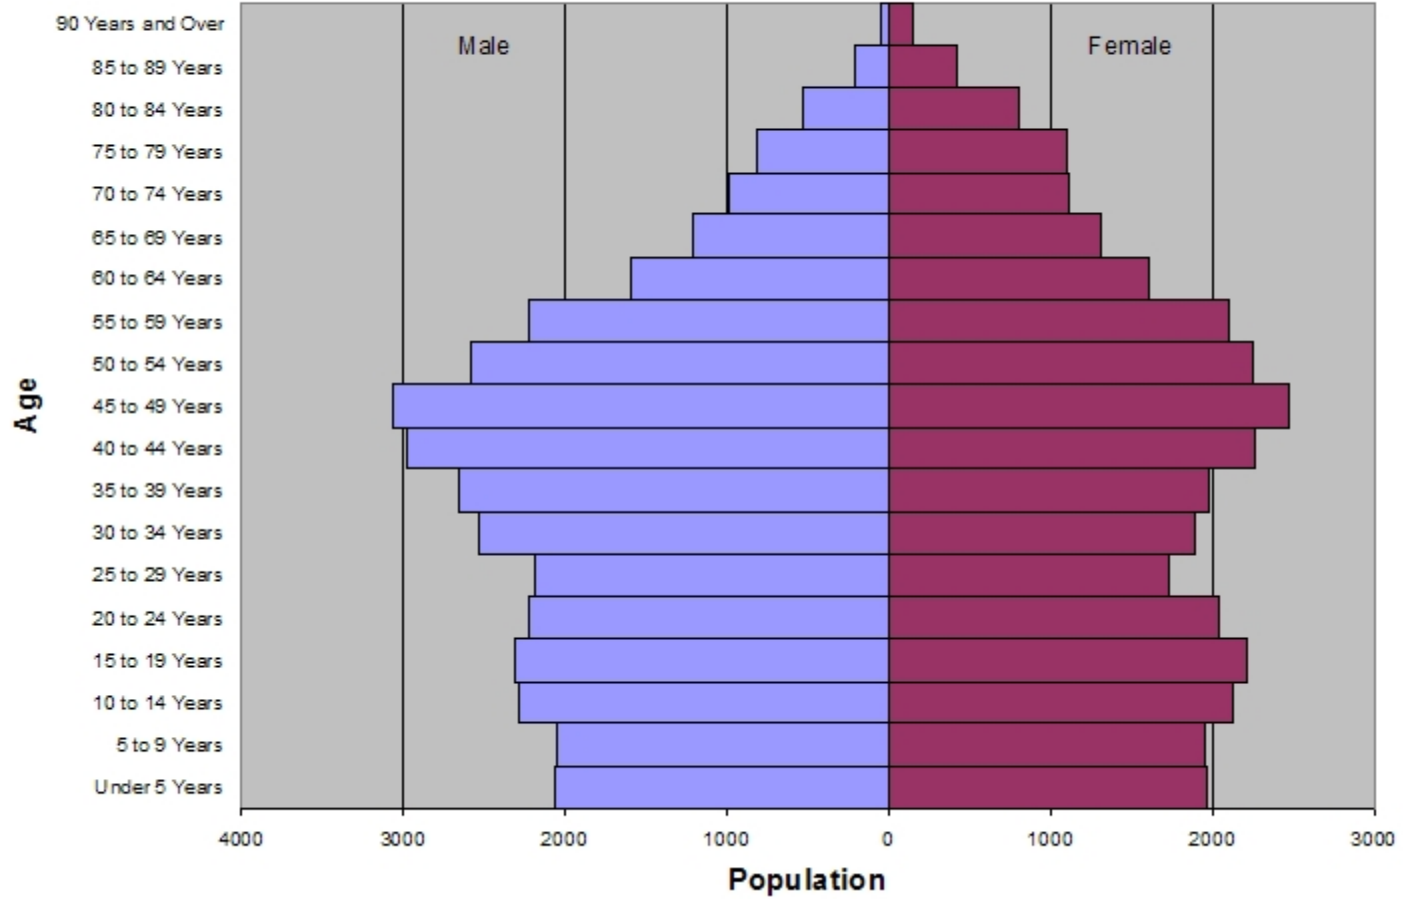

APPENDIX D

Age Cohorts

2000 Marion County Population by Age Cohort

2005 Marion County Population by Age Cohort

2010 Marion County Population by Age Cohort

2015 Marion County Population by Age Cohort

2020 Marion County Population by Age Cohort

2025 Marion County Population by Age Cohort

2030 Marion County Population by Age Cohort