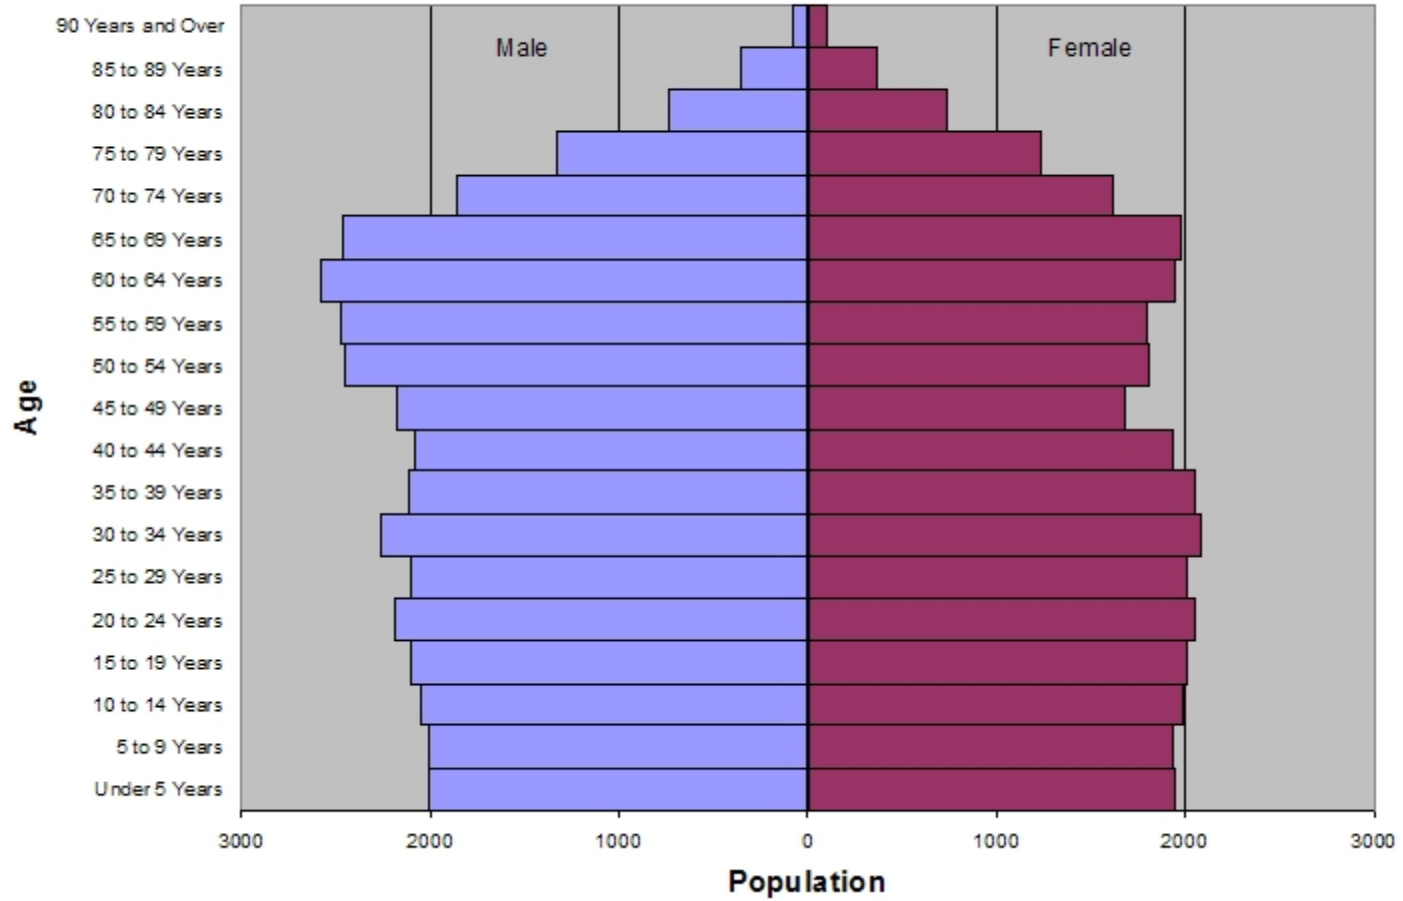

APPENDIX D

Age Cohorts

2000 Marion County Population by Age Cohort

2005 Marion County Population by Age Cohort

2010 Marion County Population by Age Cohort

2015 Marion County Population by Age Cohort

2020 Marion County Population by Age Cohort

2025 Marion County Population by Age Cohort

2030 Marion County Population by Age Cohort